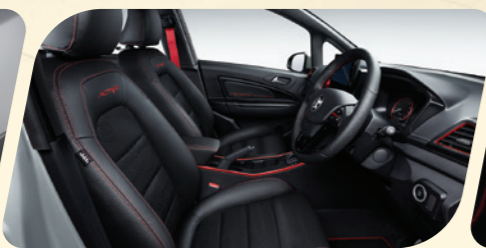

## Refreshed *Design*

A new infinite weave grille, in combination with a redesigned front bumper, sets the tone for an active and sportier IRIZ.

LED Headlamps

Semi Leather Seats

Air-Conditioning with Digital Display