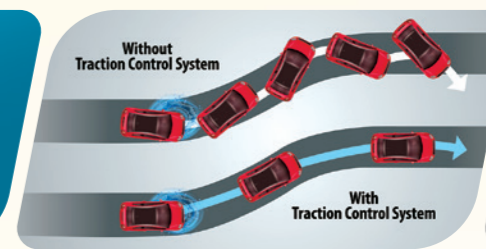

Online Weather Forecast

Smartphone Connectivity

Bluetooth Connectivity

4G & Wi-Fi Connectivity

8" Floating Infotainment Head Unit

6 USB Ports Never run out of USB ports; with 3 at the front, 2 at the rear and 1 behind the rear view mirror to power the dash cam.

## Responsive *Driving*

Enjoy an exhilarating drive that allows you to appreciate every curve and bend effortlessly with the IRIZ's proven race-winning credentials underpinned by PROTON's renowned ride and handling.

## Reassured *Safety*

6 SRS Airbags

Experience excitement confidently in the IRIZ. With a comprehensive list of safety equipment and a 5-Star ASEAN NCAP rating, safety will always come first.

Reinforced Body Structure with Hot Press Formed Steel

Electronic Stability Control and Traction Control System

Hill Hold Assist