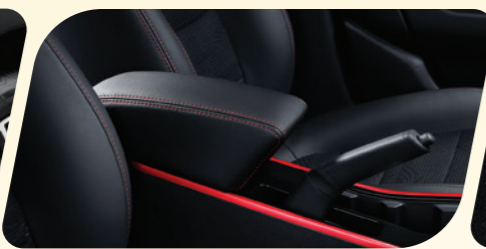

## Refreshed *Design*

A new infinite weave grille, in combination with a redesigned front bumper, sets the tone for an active and sportier IRIZ.

LED Headlamps

Semi Leather Seats

Air-Conditioning with Digital Display

LED Daytime Running Lamps

Front Armrest with Console Box

Sport Pedals

16" Alloy Wheels

Black Roof with Roof Rails

All-Round Body Mouldings

## Revolutionary *Connectivity*

Offering connectivity that is unmatched by any other vehicle in its class, feel in command as you connect to the IRIZ for communication, navigation and entertainment options.